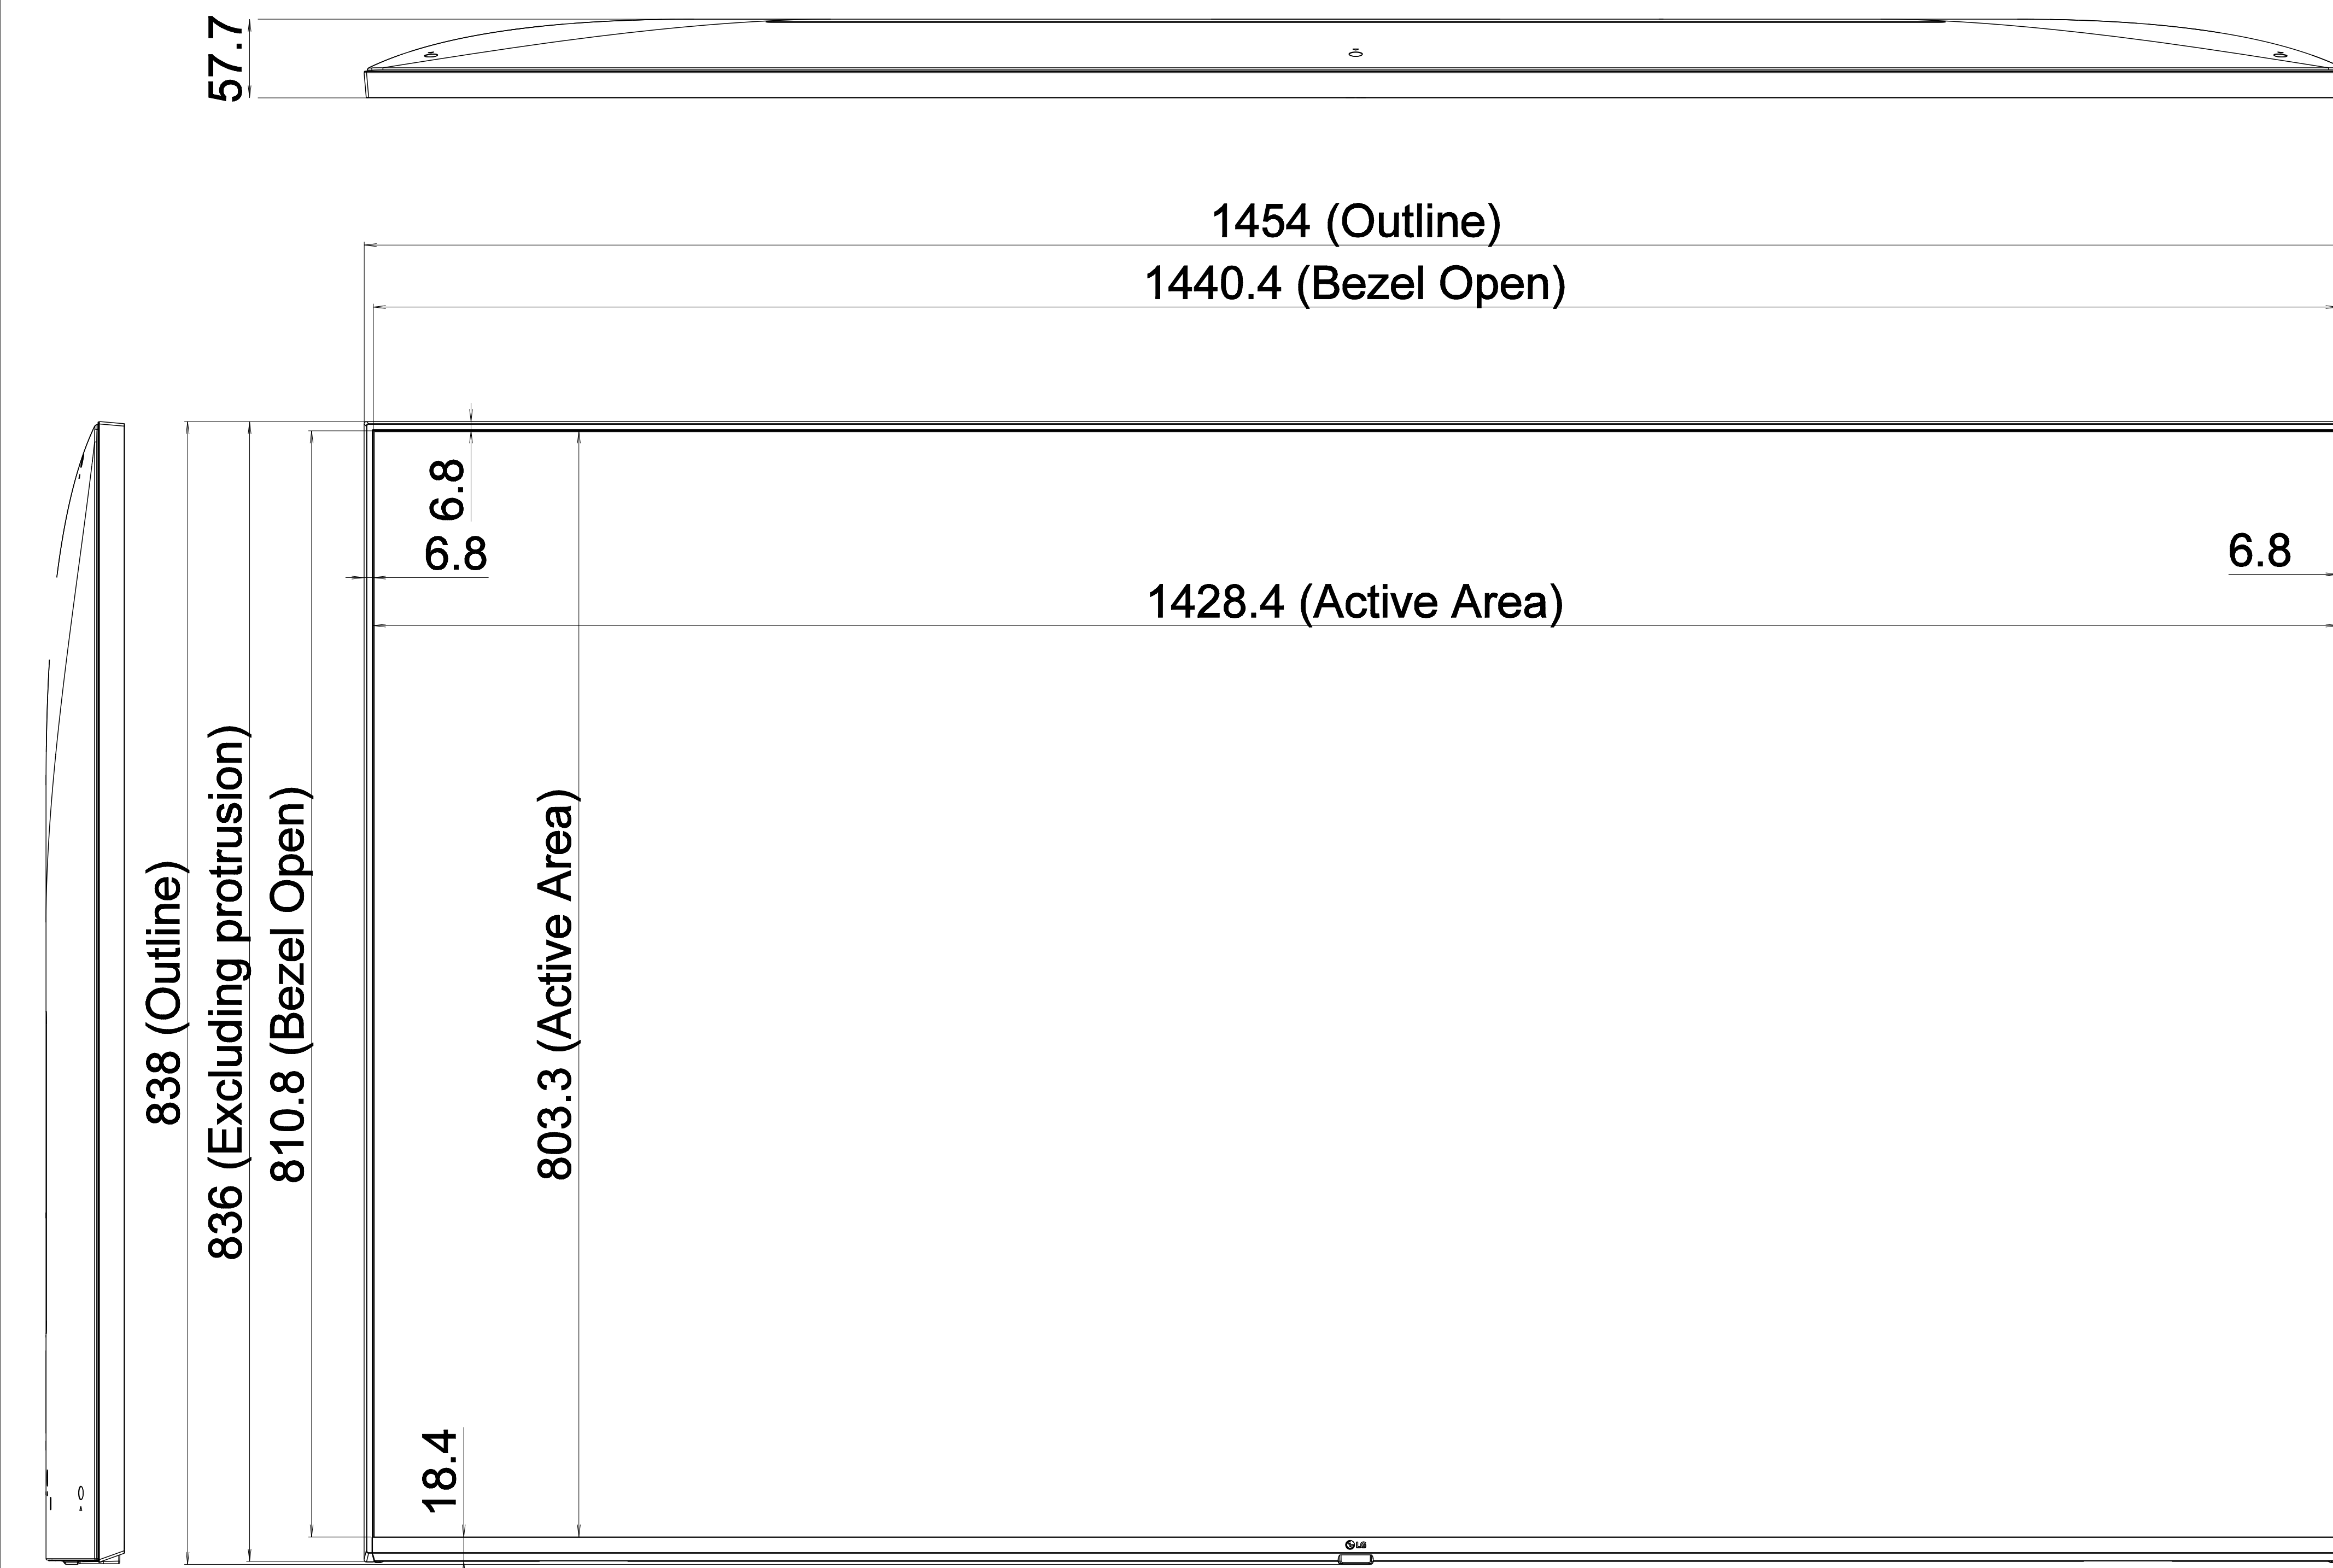

# [65UL3J SET Dimension]

- Unit : mm
- Scale : 1/3 (Dimensions in the drawing are actual dimensions)
- Applied Model : 65UL3J All series Model

[WALL MOUNT SCREW]  
4-M6, L=15.4 (MAX)