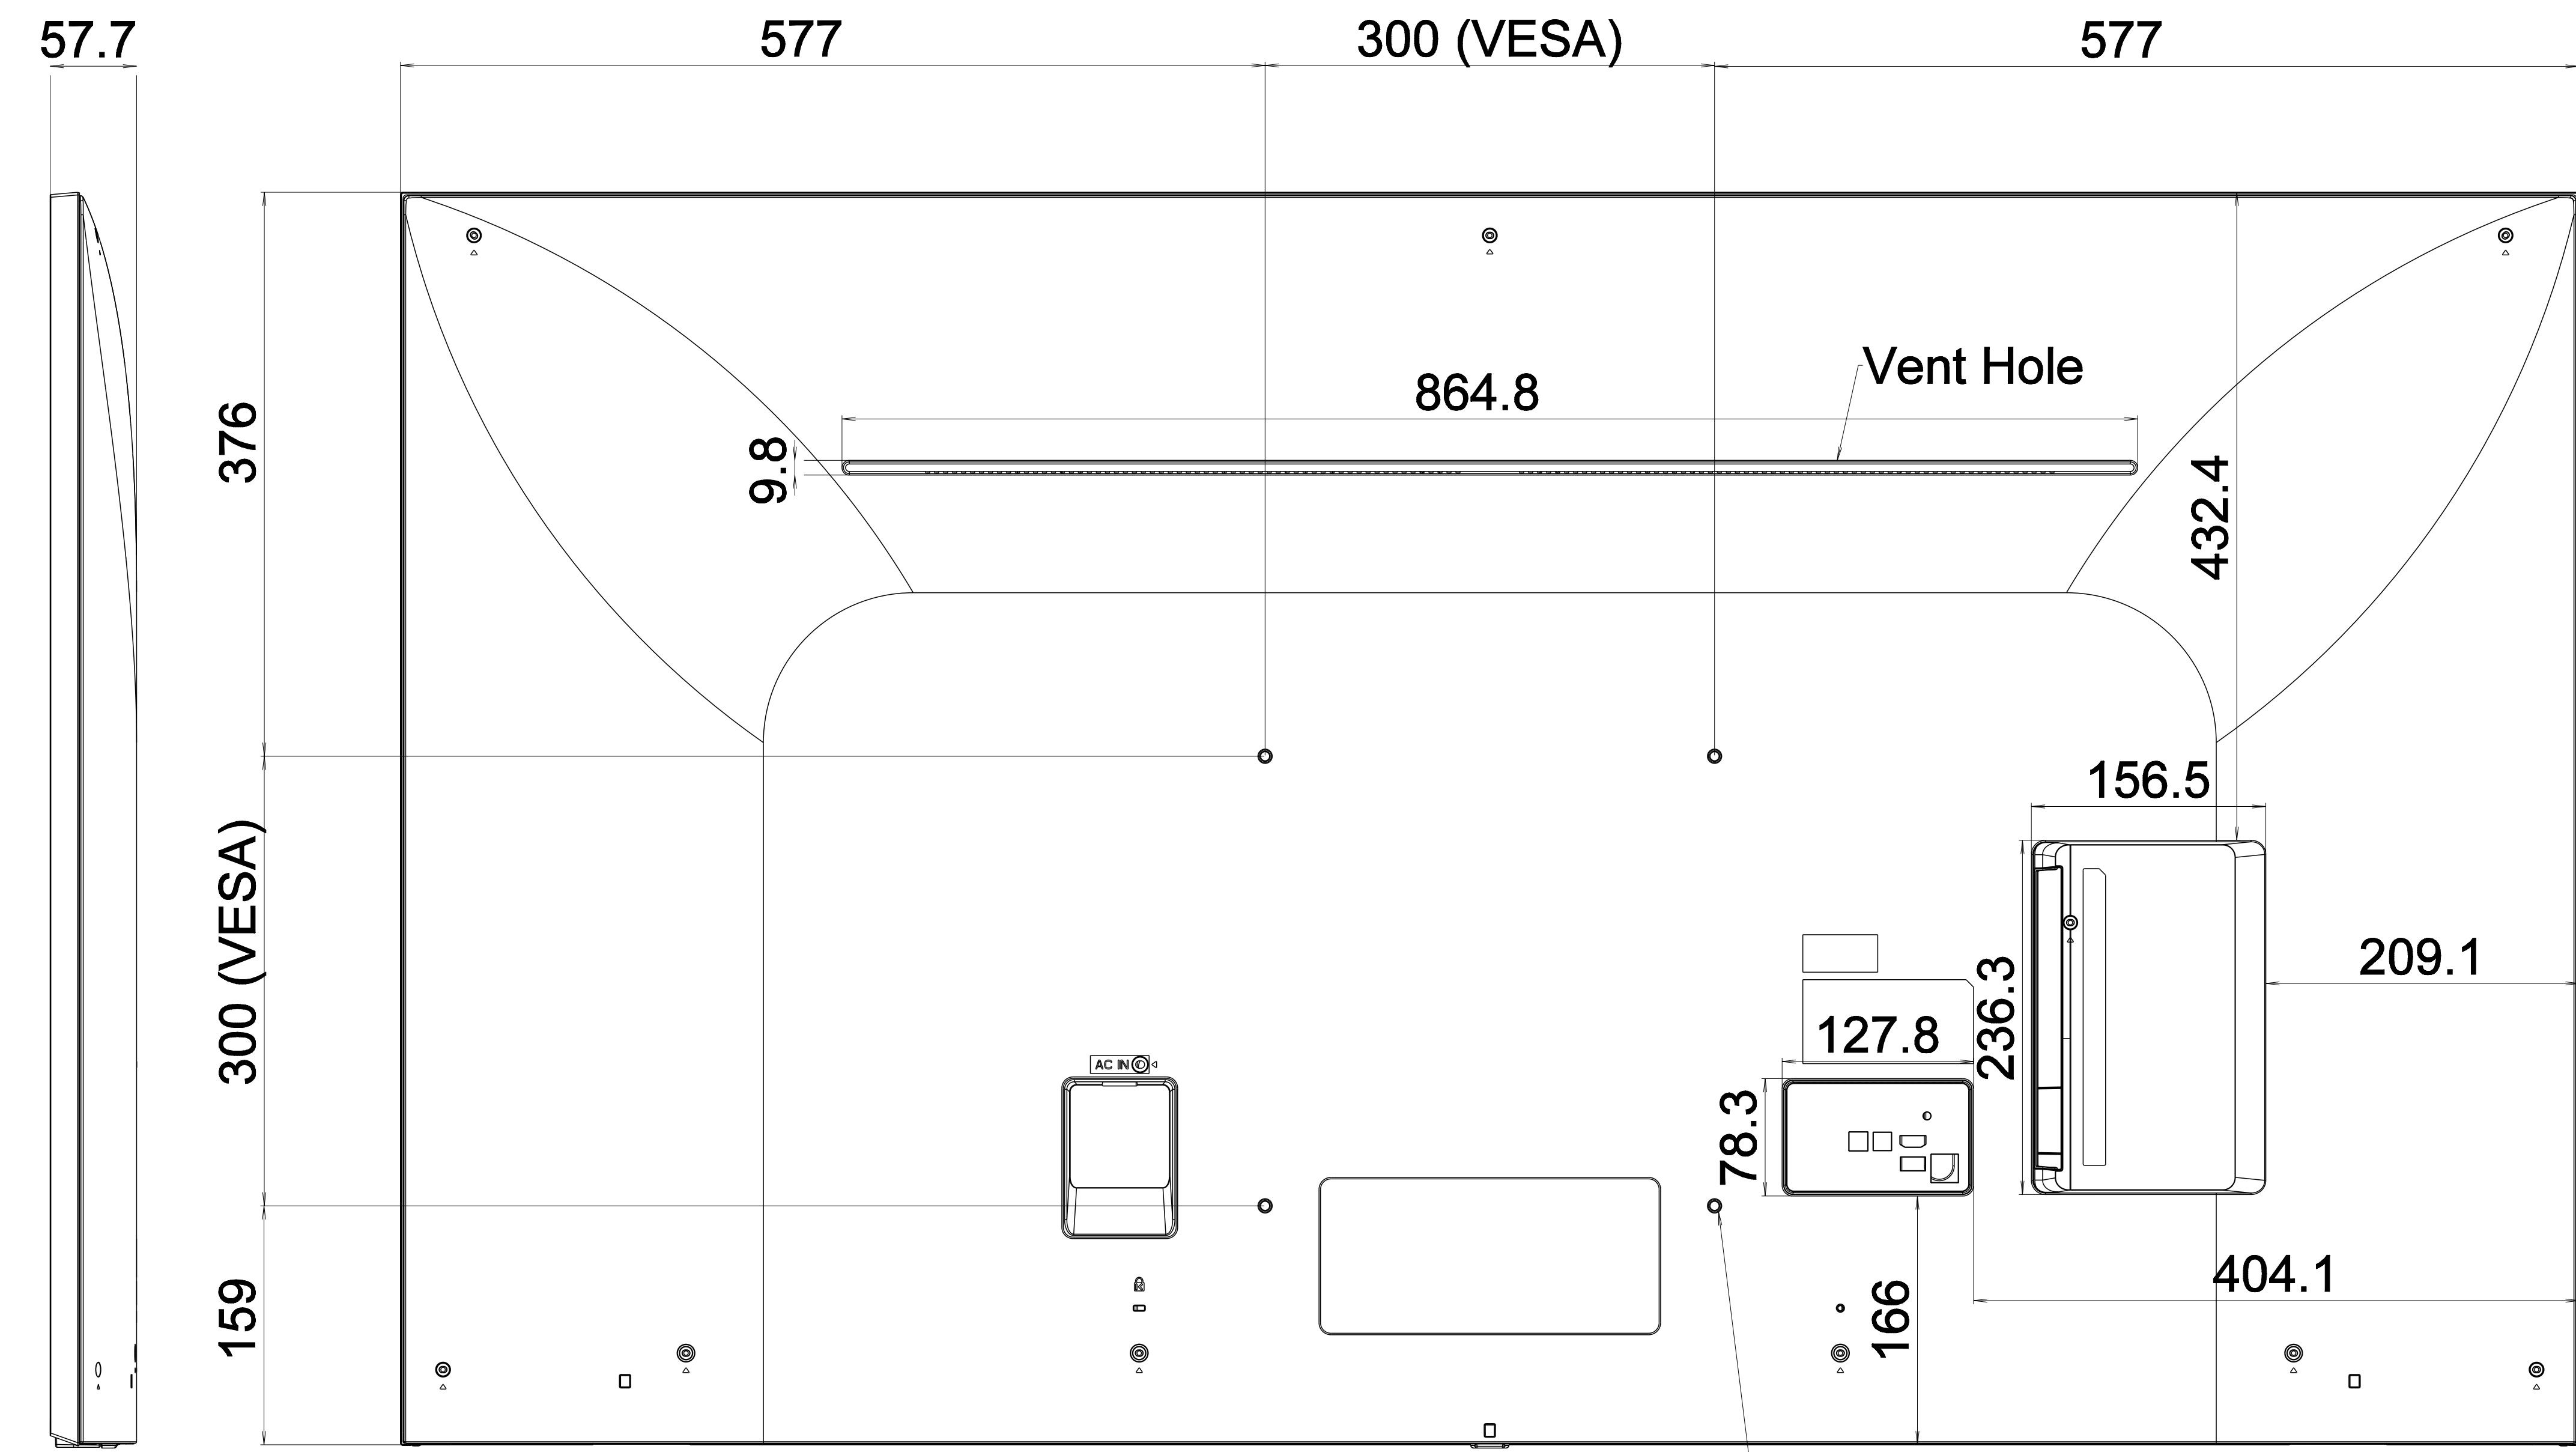

# [65UL3J SET Dimension]

- Unit : mm
- Scale : 1/3 (Dimensions in the drawing are actual dimensions)
- Applied Model : 65UL3J All series Model

[WALL MOUNT SCREW]  
4-M6, L=15.4 (MAX)